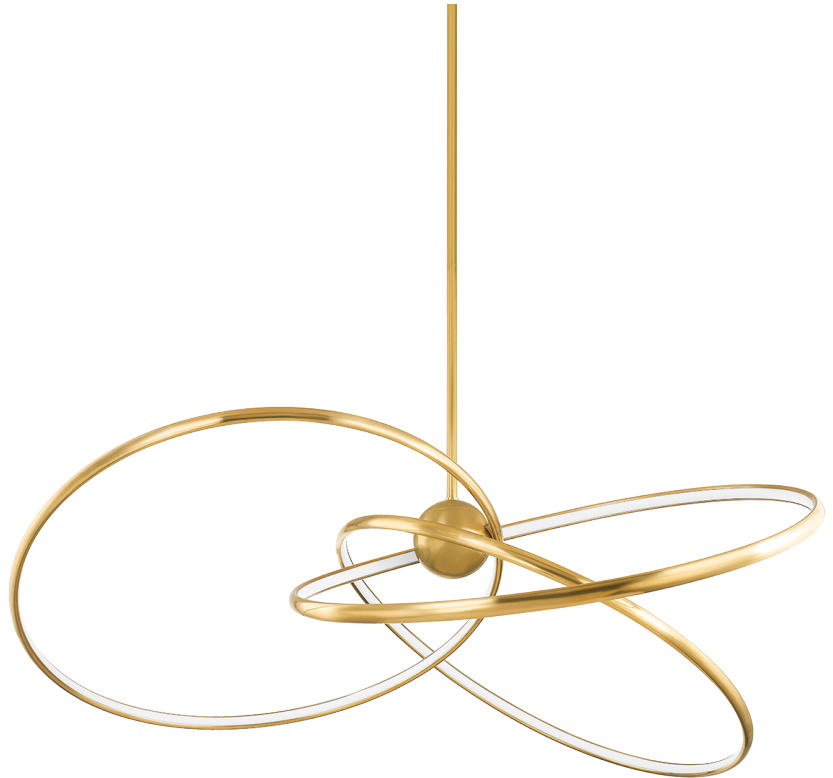

ALULA

341-60-VB

Jewelry-inspired and celestial, this modern, airy design features three LED rings, with a Vintage Brass exterior and a Matte White Acrylic interior, orbiting a large center sphere. Alula's dramatic, dynamic silhouette adds both energy and a quiet peacefulness to a space.

FINISHES

Vintage Brass (VB)

DIMENSIONS

Height: 12.25"

Width/Diameter: 60"

Length: 60"

Minimum Height: 17.5"

Maximum Height: 59.5"

Canopy/Backplate: 6.5"

Hanging Type: 1-6" / 2-12" / 1-18" Stems

Product Weight: 21.87lb

GLASS

Attachment:

Glass 1: Acrylic

Glass 2:

LAMPING

Bulb 1

Socket: Integrated LED

Bulb: 3 • 45 Watt Max

Voltage: 120V TO 277V

UL Rating: ETL Damp

CRI: 90

Color Temp.: 2700k

Lumens: 1225

Title 24: No

Field Serviceable: No

SHIPPING

Carton 1: 62" x 58" x 17"

Carton 1 Weight: 50lb

Shipping Method: Truck Only