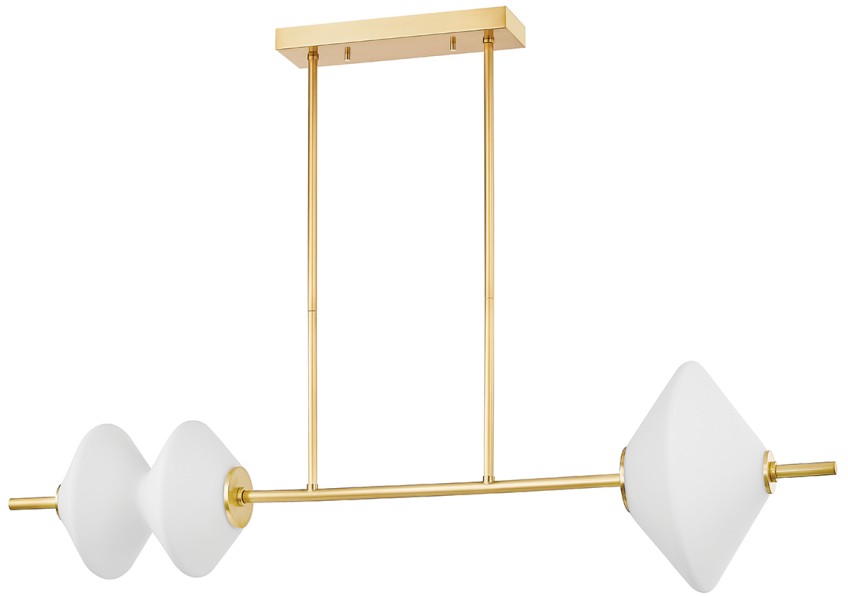

# BARROW

7460-AGB

Stacked, angular geometric shades, set on simple arms, are the centerpiece of this showstopping design. Large-scale and linear, Barrow is available as a wall sconce, chandelier, and linear with a unique asymmetrical quality.

## DIMENSIONS

Height: 15"

Width/Diameter: 15"

Length: 60"

Minimum Height: 20.5"

Maximum Height: 65.5"

Canopy/Backplate: 4.75"

Hanging Type: 1-3" / 1-6" / 1-12" / 2-18" Stems

Product Weight: 23.1lb

## GLASS

Attachment:

Glass 1: Glass

Glass 2: