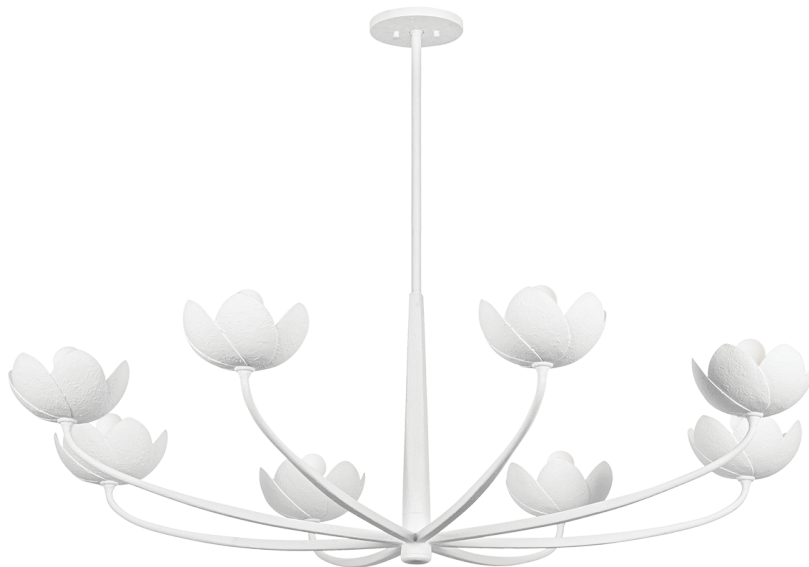

ARCATA

F2048-GSW

A fresh take on a botanic motif, the Arcata family features sculptural, romantic silhouettes with highly tactile, hand-worked finishes. The gentle sweeping arms transition from square to round, creating a dynamic look that complements the floral forms. Arcata is available as a 1-light sconce and 6 or 8-light chandeliers with the choice between contemporary Gesso White or a luxurious Vintage Gold Leaf finish.

FINISHES

GEDSO WHITE

Coastal Suitable Finish (EPM): No

DIMENSIONS

Height: 18.25"

Width/Diameter: 55"

Minimum Height: 25.25"

Maximum Height: 67"

Canopy/Backplate: 6.25"

Hanging Type: 1-6" / 2-12" / 1-18" Stems

Product Weight: 31.9lb

Canopy/Backplate Shape: Round

Sloped Ceiling Compatible: No

Living Finish: No

Uplight Only: No

Shade

ELECTRICAL

Bulb 1

Bulb Included: No

Socket: E12 Candelabra Base

Bulb Type: G16.5

Max Wattage: 10

Bulb Quantity: 8

Bulb Included: No

Wire Length: 144"

Cord Type: B & W TEFLON W/ GROUND WIRE

Gem Box Required (2"x3"): No

Dark Sky: No

SHIPPING

Carton 1: 57" x 57" x 15"

Carton 1 Weight: 54lb

Shipping Method: Truck Only

Country of Origin: PH