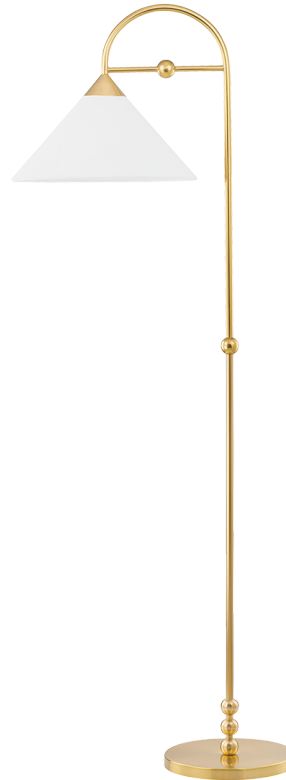

SANG

HL682401-AGB

Sang is jewelry-inspired lighting at its finest. Ornamental spheres give the geometric, clean silhouette a decorative flourish. Finished in Aged Brass or Old Bronze with a white linen shade, Sang recalls a bold drop-earring. Available as a pendant, plug-in wall sconce, or floor lamp, there's a Sang to accessorize every room. Part of our Dabito x Mitzi Tastemakers collection.

FINISHES

Aged Brass (AGB)
Old Bronze (OB)

DIMENSIONS

Height: 64.5"

Width/Diameter: 15"

Canopy/Backplate: 11"

Hanging Type:

Product Weight: 11lb

GLASS

Attachment:

Glass 1: Linen

Glass 2:

LAMPING

Bulb 1

Socket: E26 Medium Base

Bulb: G40 • 1 • 60 Watt Max