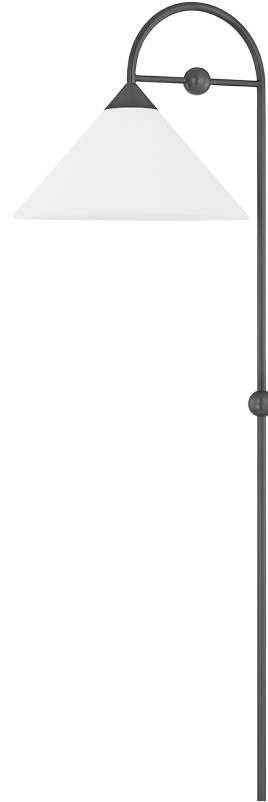

SANG

HL682401-OB

Sang is jewelry-inspired lighting at its finest. Ornamental spheres give the geometric, clean silhouette a decorative flourish. Finished in Aged Brass or Old Bronze with a white linen shade, Sang recalls a bold drop-earring. Available as a pendant, plug-in wall sconce, or floor lamp, there's a Sang to accessorize every room. Part of our Dabito x Mitzi Tastemakers collection.

FINISHES

Aged Brass (AGB)
Old Bronze (OB)

DIMENSIONS

Height: 64"
Width/Diameter: 15"
Length: 23"
Minimum Height: "
Maximum Height: "
Canopy/Backplate: 11"
Hanging Type:
Product Weight: 26.4lb

GLASS

Attachment:
Glass 1: Linen
Glass 2: